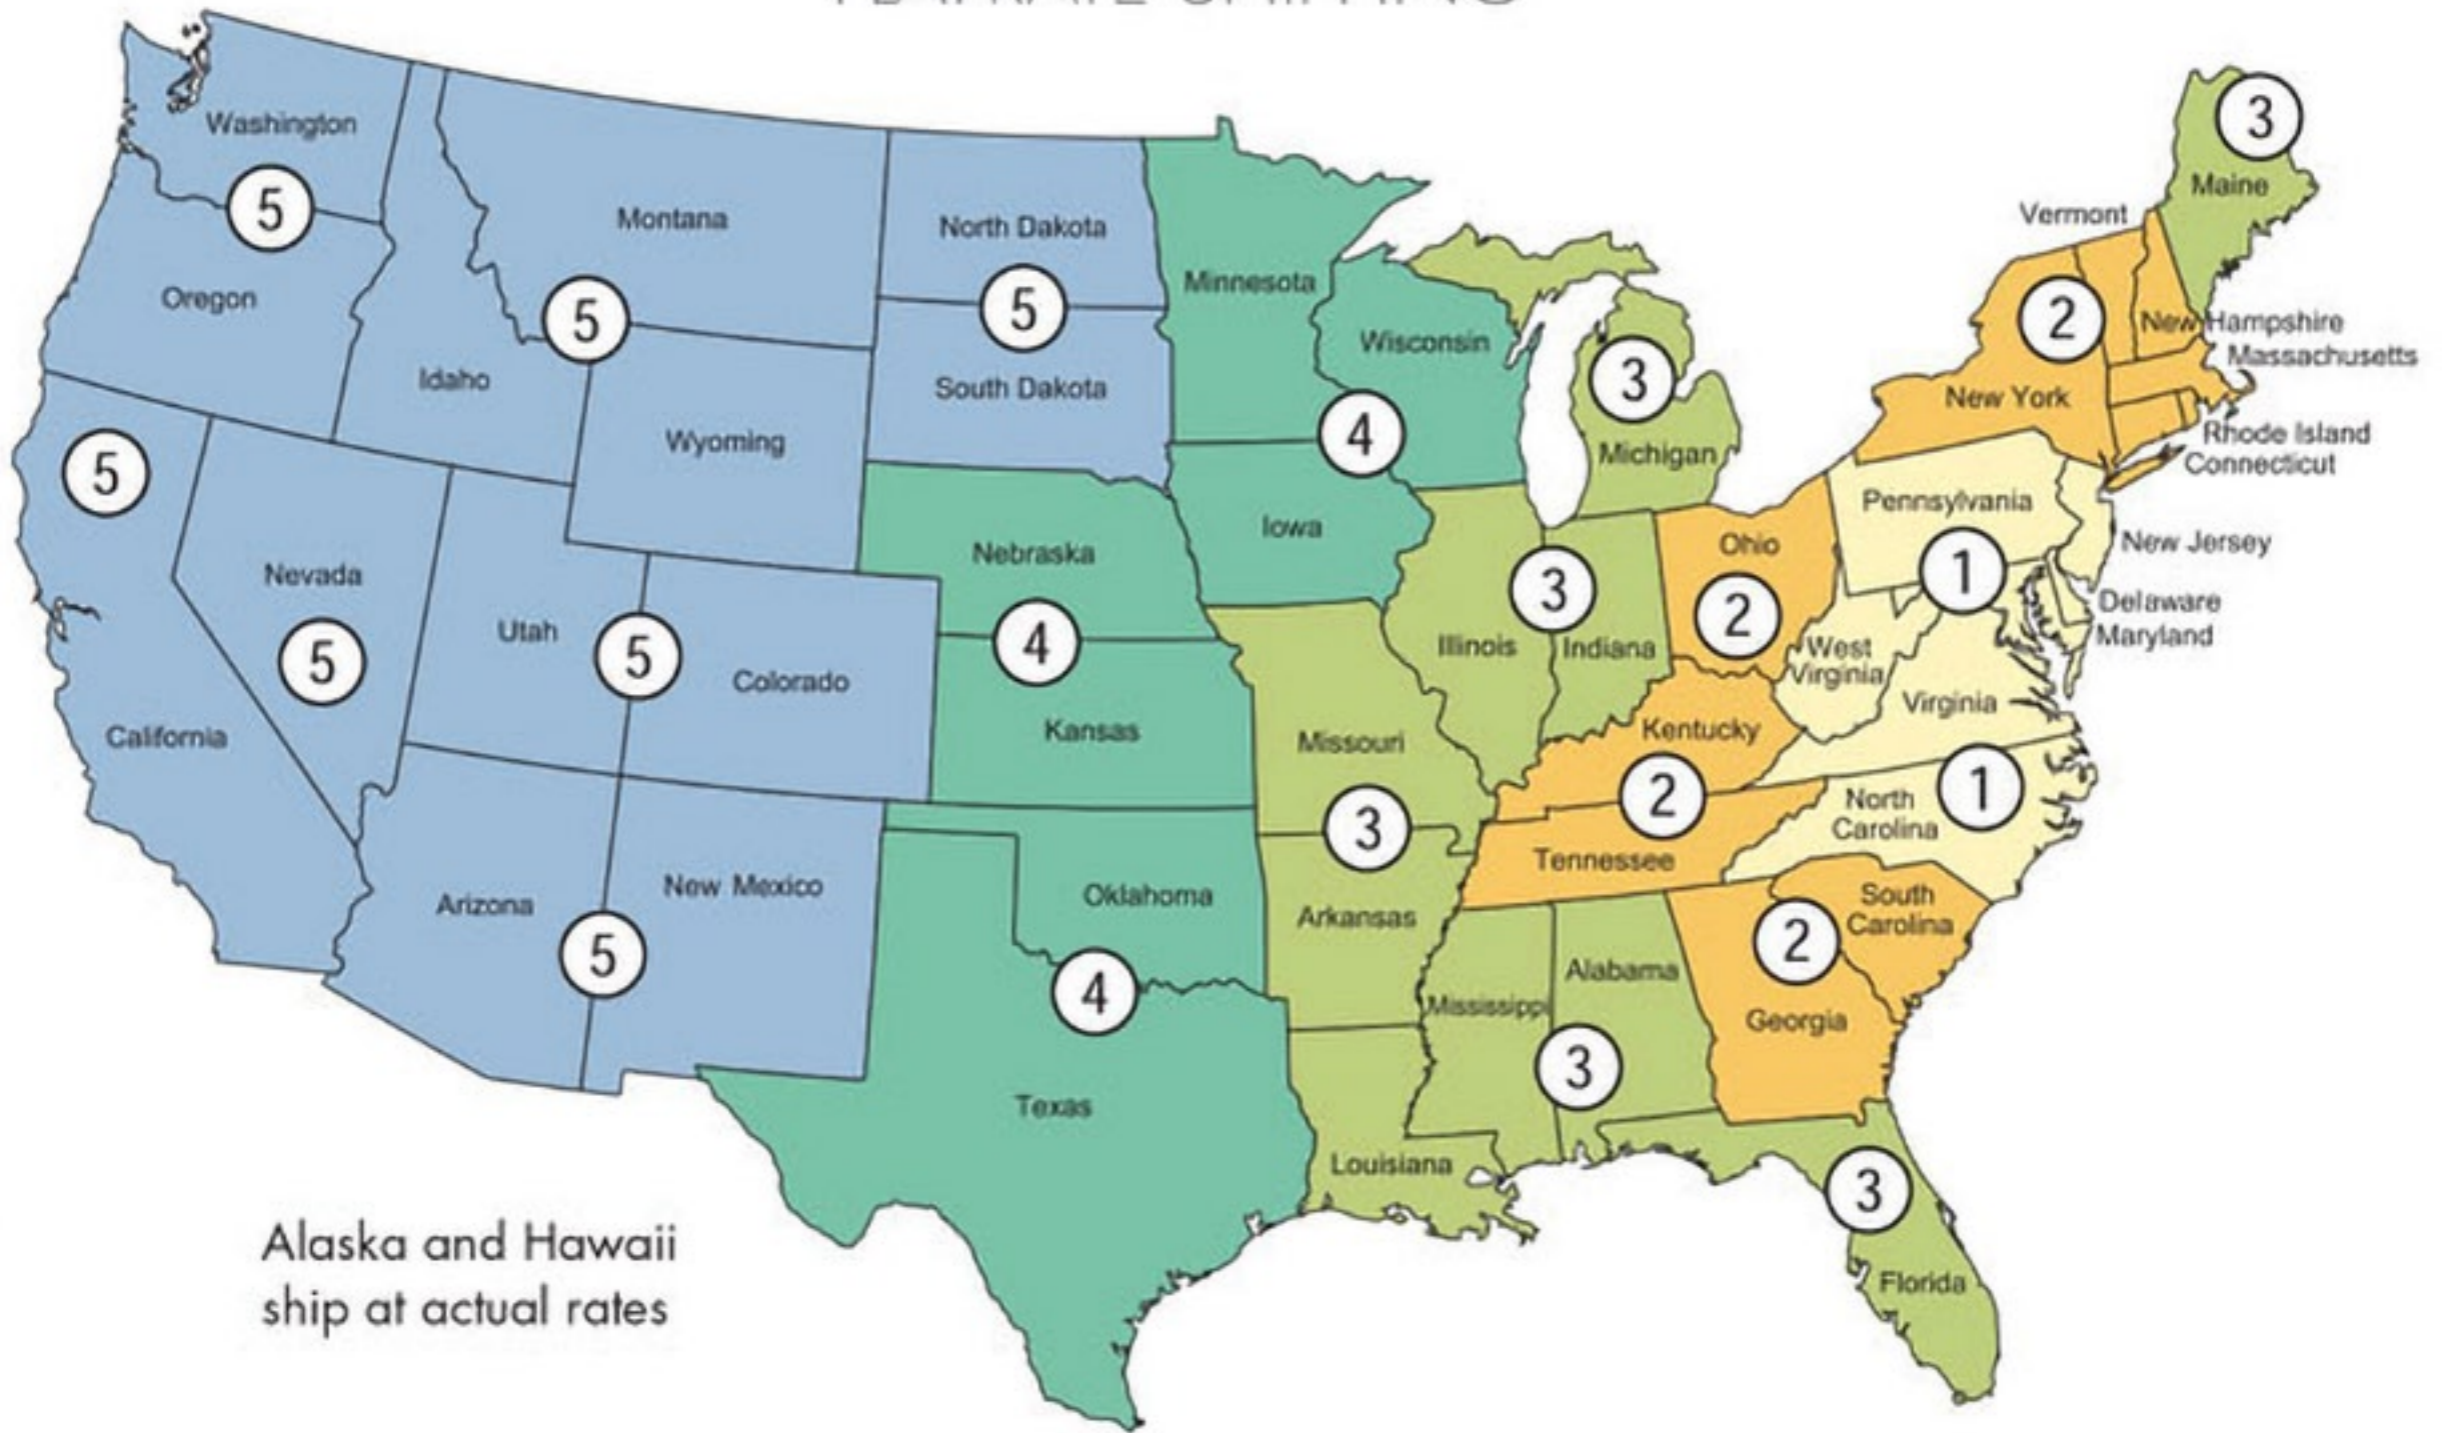

FLAT-RATE SHIPPING

SHIPPING ZONES • FOB: NEWPORT NEWS, VA

ORDER AMOUNT	ZONE 1	ZONE 2	ZONE 3	ZONE 4	ZONE 5
Napa determines best shipping method \$500 – \$749.99 <i>FedEx/UPS shipments</i>	12%	14%	16%	16%	21%
\$500 – \$749.99 <i>Truck shipments</i>	19%	20%	21%	21%	23%
\$750 – \$999.99	17%	19%	20%	20%	22%
\$1000 – \$1499.99	16%	17%	18%	19%	21%
\$1500 – \$1999.99	15%	16%	17%	18%	19%
\$2000+	13%	14%	15%	17%	18%